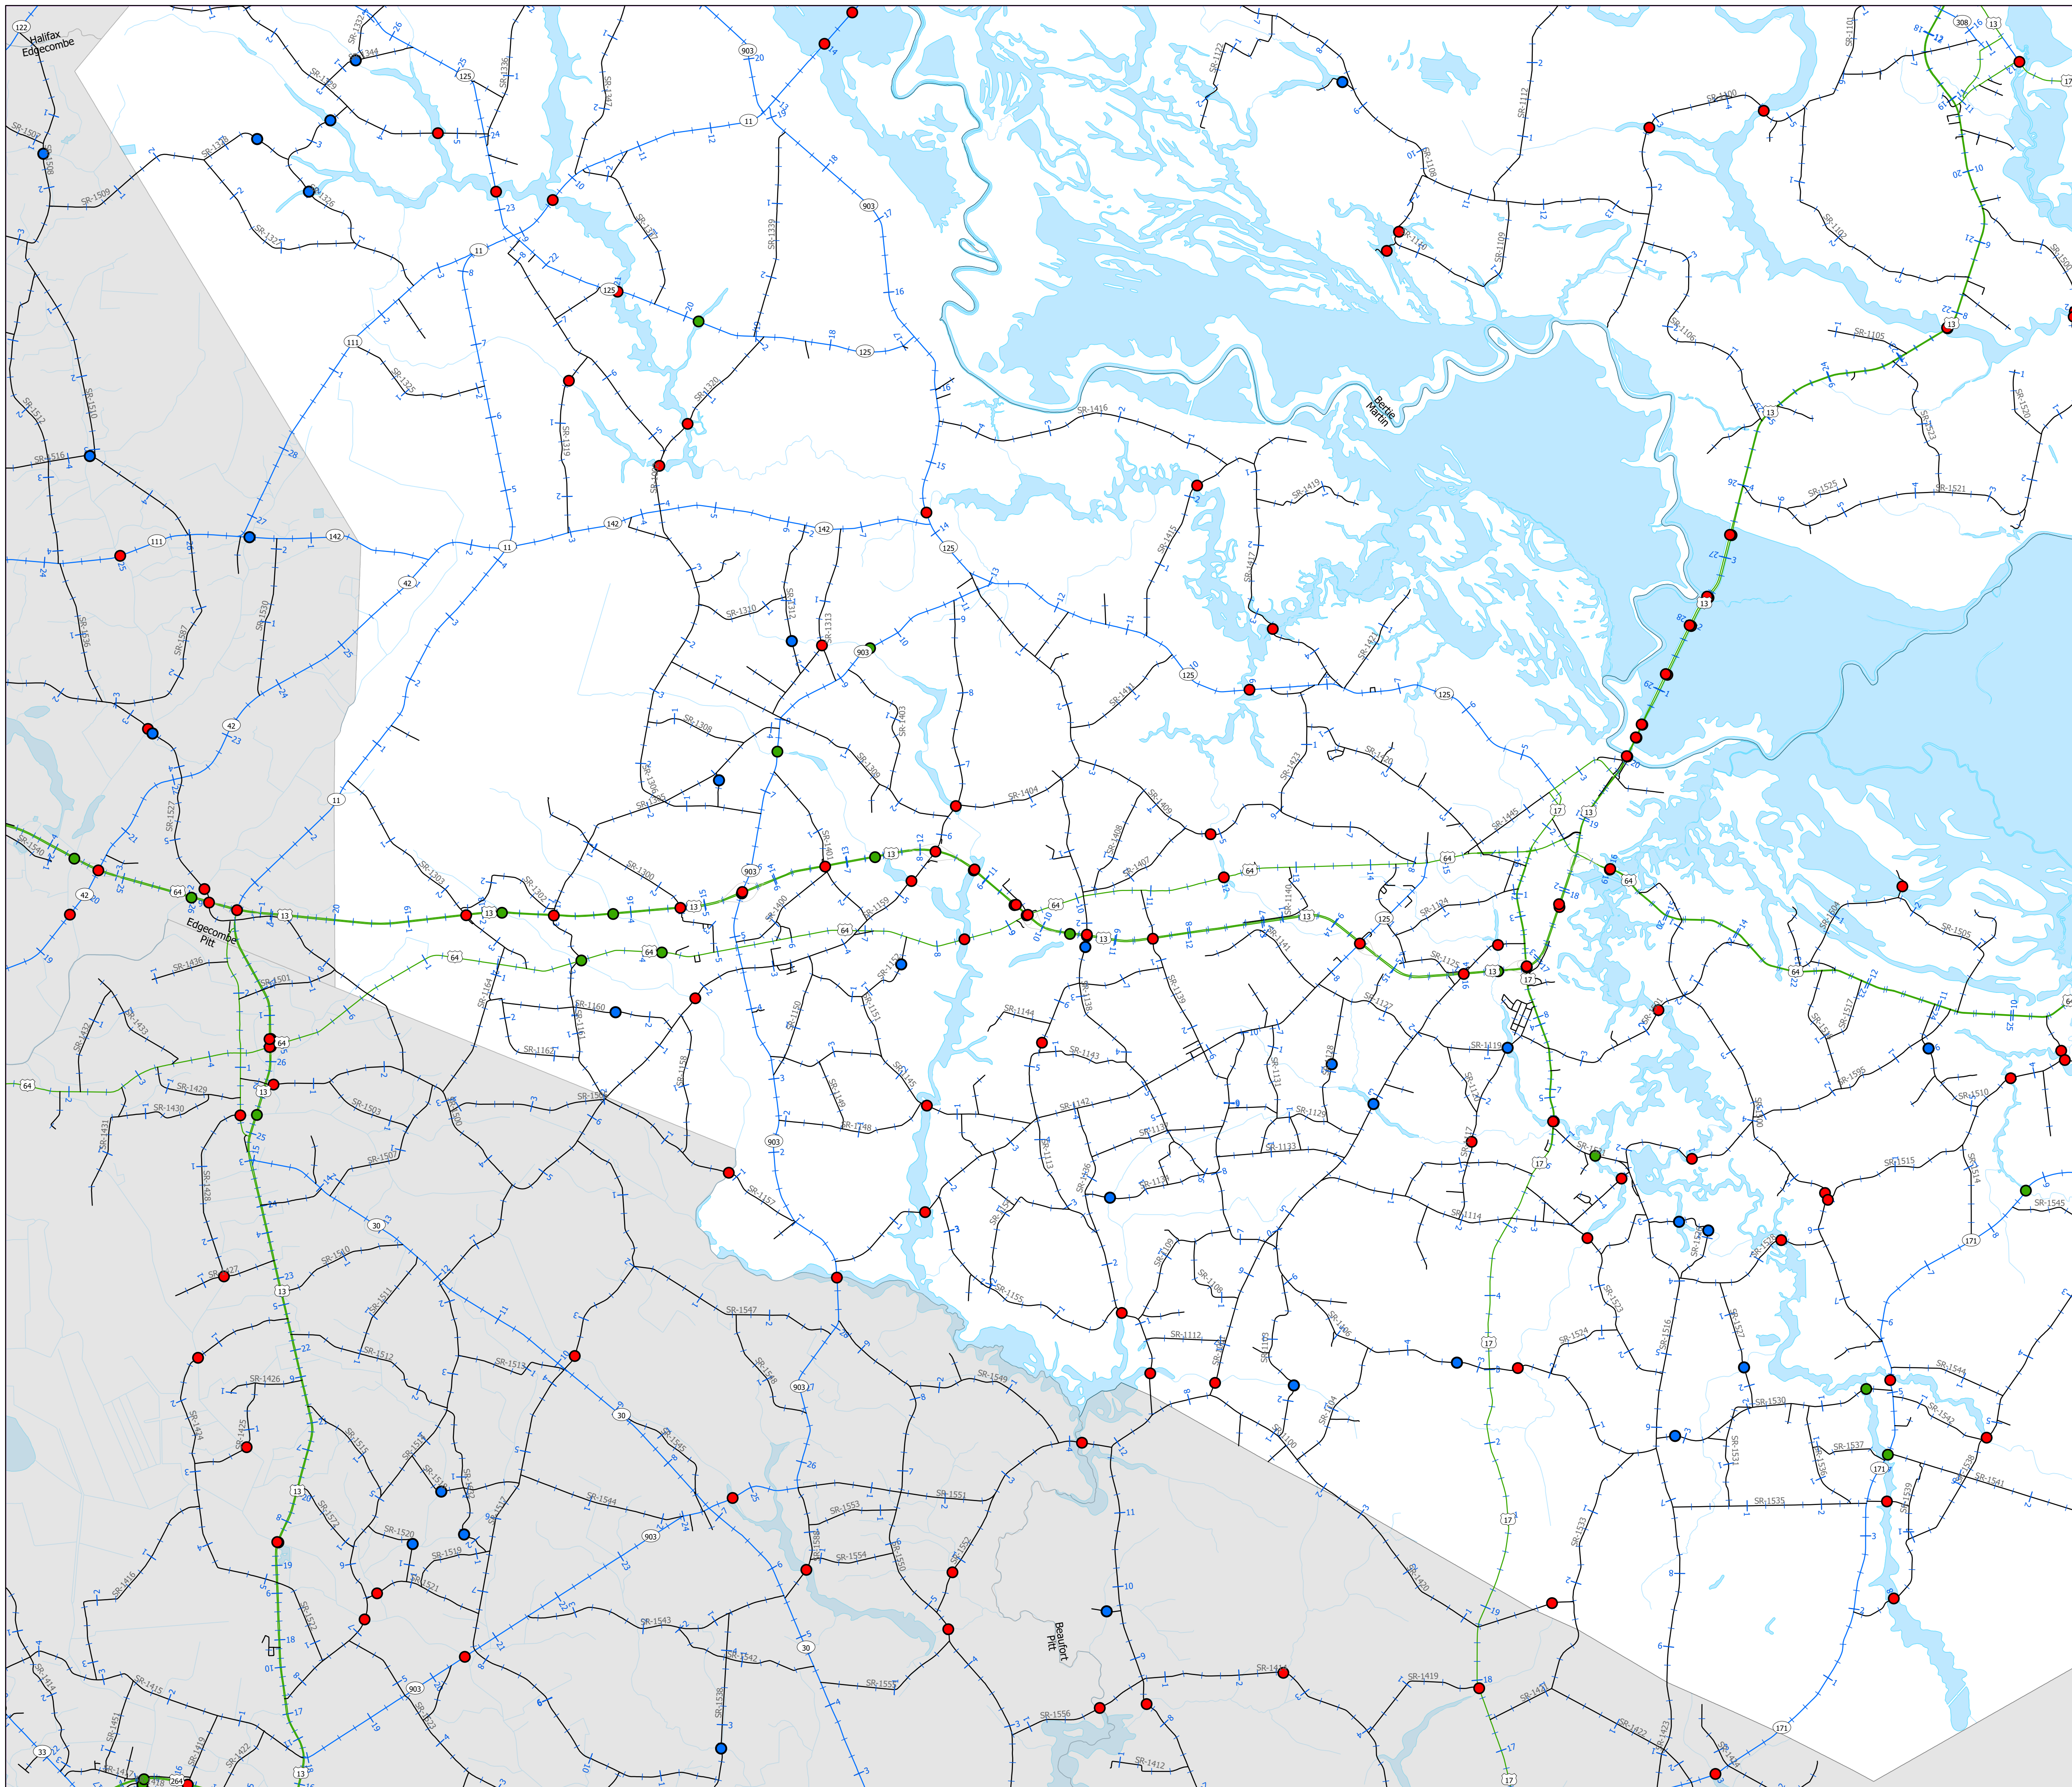

Division 1 Atlas Milepost Map

Page: C2

- Legend**
- BRIDGE
 - CULVERT
 - PIPE
 - Interstate
 - US Route
 - NC Route
 - Secondary Route
 - Ramps
 - County Boundary

Routes are hatched every 0.25 miles and are labeled every mile.
Only routes over one mile have hatching.
Maps last updated: June, 2024